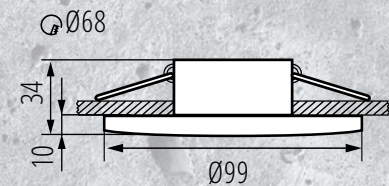

Kanlux

Technical data:

- supply voltage: 220 - 240 or 12V
- max. power: 10 W (LED sources only)
- light source: MR16 LED/PAR16 LED*
  (*frame and light source not included)
- protection class: II/III
- angle adjustment: n/a
- material: aluminium alloy
- IP: 65/20

Mounting hole size: $\varnothing$ 68mm